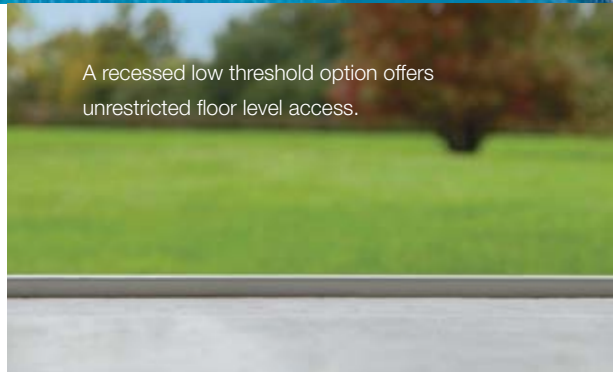

Visofold's attractive handles are available in a range of standard colours, and have the option of being colour matched to the colour of your doors, even in dual colour.

High security multi-point locks are fitted to master sashes as standard, with shoot bolt locking on all sliding mullions.

Sashes slide on four stainless steel rollers giving effortless motion, however large the door.