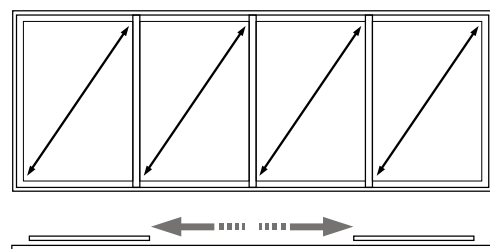

Sliding doors have large glass areas.