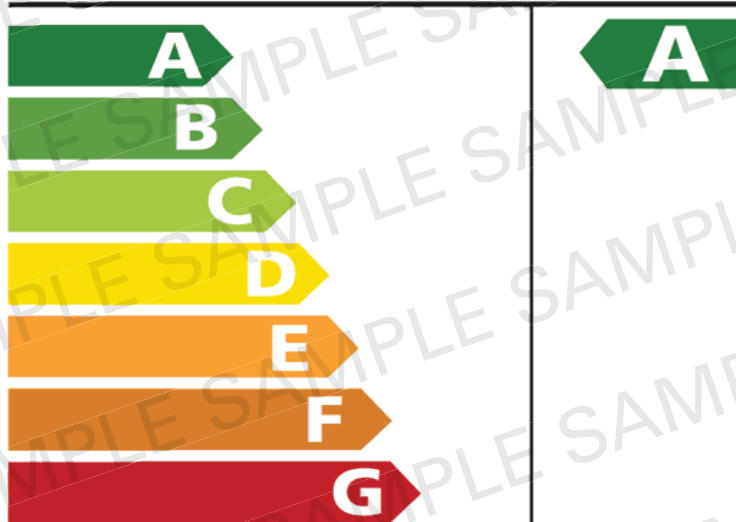

ENERGY RATING CERTIFICATE

INSTALLER DETAILS

Customer :
Job Number :
Date Printed :
Installer Tel :
Installer Fax :
Inst' Contact :

Window Energy Rating

Pioneer Trading Company

KM 566113

Syneriy A3

Efficiency rating (kWh/m²/year)
Energy rating certified by BSI and based on a UK standard window. Exact energy consumption for this product will depend on the building, the local climate and interior temperature.

00
UK

Country:

Thermal Transmittance	1.4	W/m ² .K
Solar Factor	0.45	
Air Leakage	0	W/m ² .K

www.Kitemark.com

Kitemark and the Kitemark logo are registered trademarks of BSI

Approved Document L1B 4.22